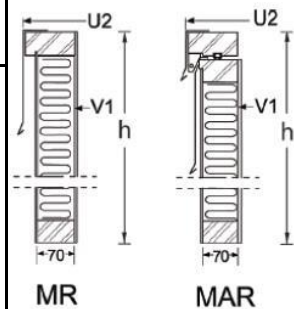

MR- and MAR are timber structured upstands. MR is fixed and MAR is openable. S-series mounting frames are made of solid timber. Flashing are in standard white (RR20). All visible wood frames includes finishing.

Mitoitus Dimensions		Hinta eur/kpl Price eur/pce					
Nimelliskoko mm V1 V1 dimensions	Kehysrakenteen ulkomitta mm U2-mitta U2 dimension	Kiinteät Fixed		Avattavat Openable		Vesipelti h 240 Flashing	Pakkaus eur/kolli Packing eur/ package
		MR4 h 400	MR7.5 h 750	MAR4 h 400+45	MAR7.5 h 750+45		
600x600	800x800	221	272	354	405	38	12
600x900	800x1100	234	292	373	431	40	12
600x1200	800x1400	246	313	391	458	43	12
900x900	1100x1100	246	313	390	456	43	14
900x1200	1100x1400	270	344	423	498	45	14
900x1800	1100x2000	300	391	470	560	51	20
900x2100	1100x2300	324	422	508	606	53	20
1000x1000	1200x1200	255	327	402	474	45	14
1000x2000	1200x2200	324	422	507	606	53	20
1200x1200	1400x1400	282	365	440	523	48	20
1200x1800	1400x2000	324	422	502	600	53	20
1200x2100	1400x2300	336	443	525	631	56	20
1200x2400	1400x2600	349	463	543	658	58	25
1500x1500	1700x1700	324	422	500	598	53	20
1800x1800	2000x2000	349	463	535	650	58	25
2100x2100	2300x2300	378	508	584	714	64	30

Nimelliskoko mm V1 V1-dimensions	Kehysrakenteen ulkomitta mm U2-mitta U2-dimension	S h 45	SA h 70+45	SR h 190	SAR h 145+45	Pakkaus eur/kolli Packing eur/ package
600x600	800x800	50	198	137	270	12
600x900	800x1100	53	208	146	285	12
600x1200	800x1400	56	218	154	299	12
900x900	1100x1100	56	216	154	298	14
900x1200	1100x1400	64	230	167	320	14
900x1800	1100x2000	74	258	189	359	20
900x2100	1100x2300	76	277	201	385	20
1000x1000	1200x1200	59	222	160	305	14
1000x2000	1200x2200	76	276	201	385	20
1200x1200	1400x1400	68	238	175	333	20
1200x1800	1400x2000	76	270	201	379	20
1200x2100	1400x2300	79	285	210	398	20
1200x2400	1400x2600	86	295	218	413	25
1500x1500	1700x1700	76	269	201	377	20
1800x1800	2000x2000	86	287	218	405	25
2100x2100	2300x2300	98	317	239	445	30