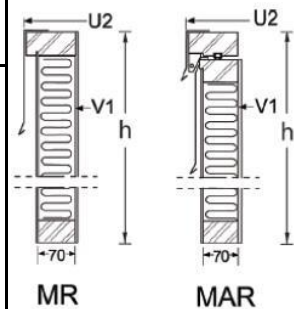

MR- and MAR are timber structured upstands. MR is fixed and MAR is openable. S-series mounting frames are made of solid timber. Flashing are in standard white (RR20). All visible wood frames includes finishing.

Mitoitus Dimensions		Hinta eur/kpl Price eur/pce					
Nimelliskoko mm V1 V1 dimensions	Kehysrakenteen ulkomitta mm U2-mitta U2 dimension	Kiinteät Fixed		Avattavat Openable		Vesipelti h 240 Flashing	Pakkaus eur/kolli Packing eur/ package
		MR4 h 400	MR7.5 h 750	MAR4 h 400+45	MAR7.5 h 750+45		
600x600	800x800	225	279	362	415	44	12
600x900	800x1100	238	299	381	443	47	12
600x1200	800x1400	250	320	400	470	50	12
900x900	1100x1100	250	320	399	469	50	14
900x1200	1100x1400	274	352	433	511	54	14
900x1800	1100x2000	305	399	481	576	60	20
900x2100	1100x2300	329	431	521	623	63	20
1000x1000	1200x1200	259	334	411	487	53	14
1000x2000	1200x2200	329	431	520	623	63	20
1200x1200	1400x1400	287	373	451	537	57	20
1200x1800	1400x2000	329	431	514	617	63	20
1200x2100	1400x2300	342	452	538	649	67	20
1200x2400	1400x2600	354	473	558	676	70	25
1500x1500	1700x1700	329	431	512	615	63	20
1800x1800	2000x2000	354	473	550	668	70	25
2100x2100	2300x2300	384	519	599	734	76	30

Nimelliskoko mm V1 V1-dimensions	Kehysrakenteen ulkomitta mm U2-mitta U2-dimension	S h 45	SA h 70+45	SR h 190	SAR h 145+45	Pakkaus eur/kolli Packing eur/ package
600x600	800x800	51	204	140	277	12
600x900	800x1100	53	215	149	293	12
600x1200	800x1400	57	226	158	308	12
900x900	1100x1100	57	224	158	307	14
900x1200	1100x1400	64	239	171	330	14
900x1800	1100x2000	74	269	194	371	20
900x2100	1100x2300	77	288	207	399	20
1000x1000	1200x1200	59	231	163	315	14
1000x2000	1200x2200	77	288	207	398	20
1200x1200	1400x1400	68	248	180	344	20
1200x1800	1400x2000	77	282	207	392	20
1200x2100	1400x2300	80	297	216	413	20
1200x2400	1400x2600	86	308	225	428	25
1500x1500	1700x1700	77	280	207	390	20
1800x1800	2000x2000	86	300	225	420	25
2100x2100	2300x2300	99	332	247	462	30